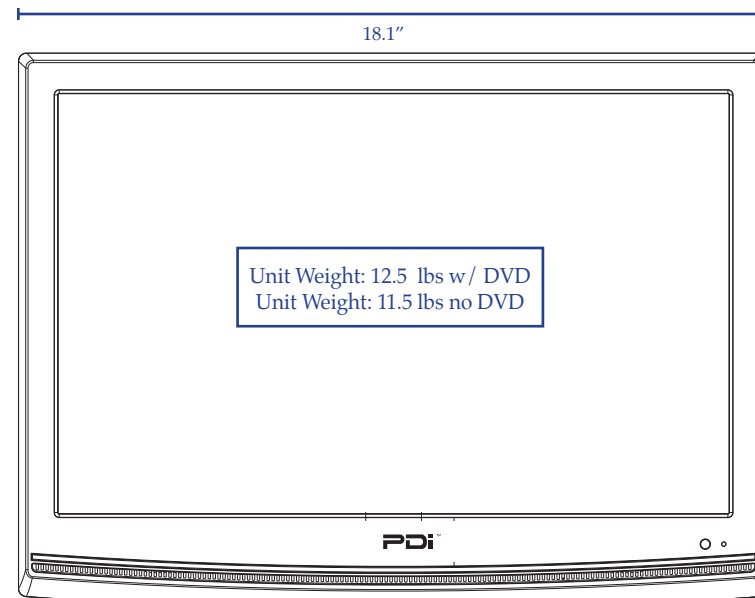

Modular design provides easy install and upgrades.

PD251-005 Features

DVD / CD Playback
Read SD, MS & MMC Cards
USB
Dolby Digital (AC-3)

Play, Pause, Stop, Eject, Previous, Next,
Rew, FF, Menu, Repeat, Subtitle

Player controls accessible via digital
pillow speaker

Connects internal to TV and
is self powered

**DVD Module
PD251-005***

*The PD251-005 will ONLY fit the
PDI-P19LCDC .