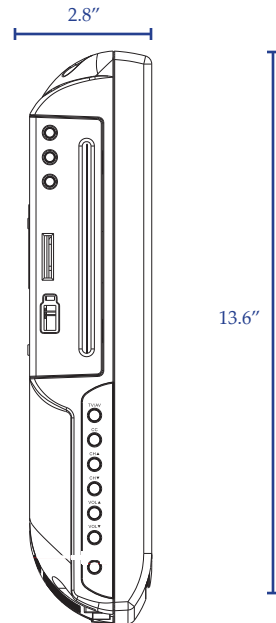

POWER

Source.....	110 VAC/ 60Hz
Consumption.....	<50w
**Unit comes with 6ft AC integrated hospital grade cord.	

REGULATORY

UL/,UL.....	Yes
Healthcare Grade UL60065.....	Yes

WARRANTY

2 Year Parts and Labor Standard

Get Genius Smart, Go Modular!

INPUTS

RF.....	Yes
Composite.....	Yes
S-Video.....	Yes
Component 1.....	Yes
HDMI.....	Yes
VGA.....	Yes
PC Audio In.....	Yes
CCL.....	Yes
MTI.....	Yes
USB.....	**Yes, with DVD module PD251-005
SD Memory Card.....	Yes
Pillow Speaker.....	Yes, 3 conductor 1/4" female (TIP=Audio, RING=Data, SLEEVE= Common)

Television Dimensions (LxHxW).....	18" x 13.2" x 2.8"
VESA Mounting Pattern.....	75 mm x 75 mm

IR REMOTES

Patient Remote (No DVD).....	Yes (PD108-421)
Patient Remote (w/ DVD).....	Yes (PD108-427)
Program Remote.....	Yes (PD108-420)

OPTIONAL MOUNTING BRACKETS & JUMPERS

Basic Tilt Wall Bracket.....	PD168-005
Pan/Tilt Wall Bracket.....	PD181-606 (Must Order w/ PD168-005)
Lock Down Table Mount.....	PD181-660 (Must Order w/ PD168-005)
Free Standing Table Stand.....	PD133-664
1/4" to 1/4" Pillow Speaker Jumper.....	PD106-417
1/4" to 6-Pin Pillow Speaker Jumper.....	PD106-416